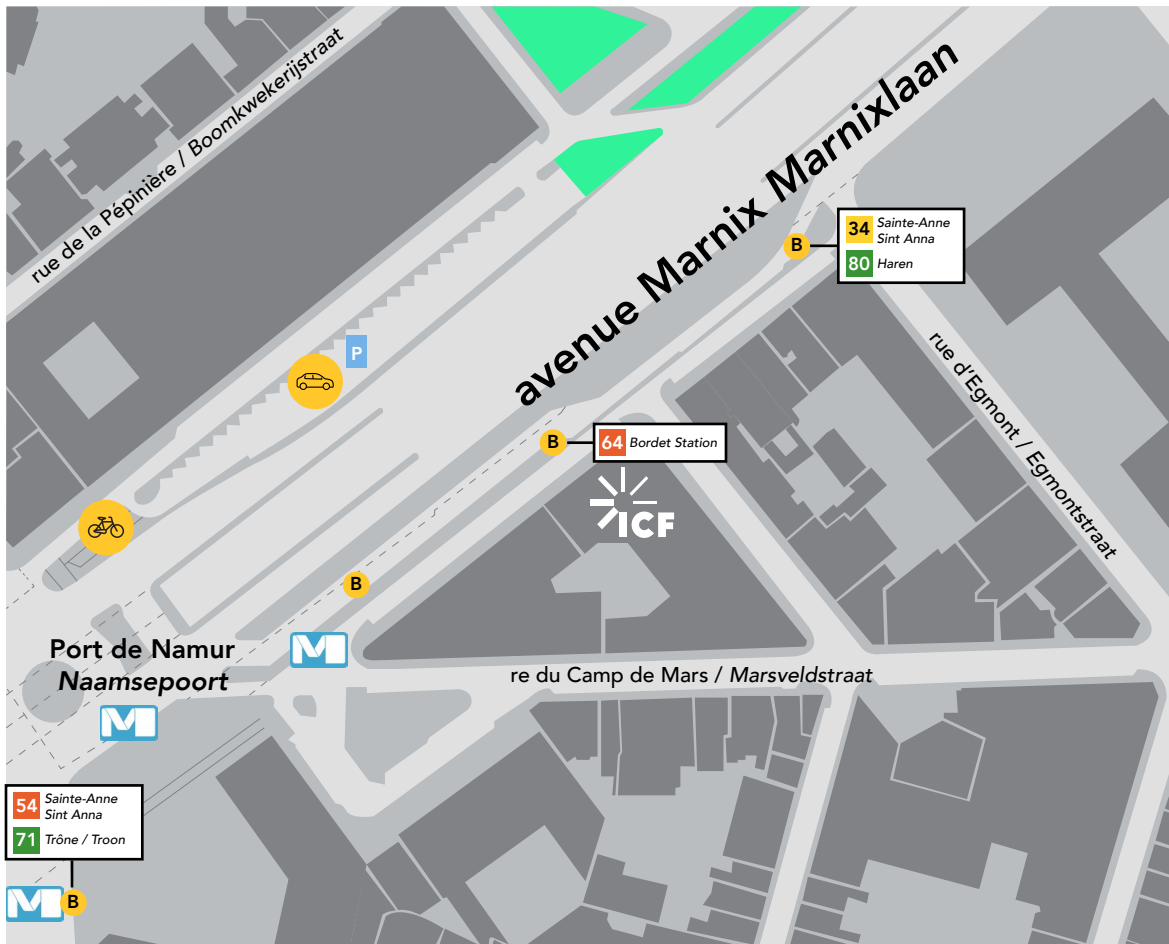

→ ICF SA  
Avenue Marnix, 17  
B-1000 Brussels

**Bus:**

- 34 54 64
- 71 80

**Metro:**

- 2 6

**Shared bikes:**

Vilo station on the other side of the Avenue Marnix

**Shared cars:**

Cambio station on the other side of the Avenue Marnix

**Taxi:**

Taxi station in front of Bastion Tower

**Train:**

ICF is located 1.1 km by foot from the Central Station

**Access for people with reduced mobility:**

ICF is accessible for PRM via the entrance located at 15 Avenue Marnix